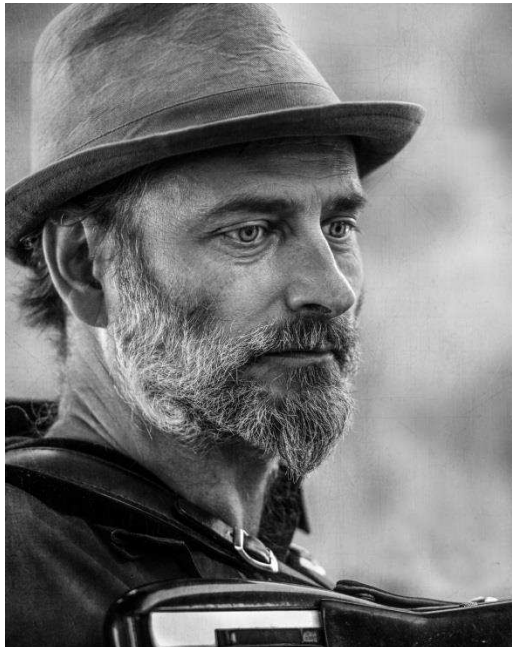

ARTIST - A.CPE

Renate Jebe

Country: Germany

Please visit Mrs. Renate Jebe gallery and profile:

www.campinaexhibitions.net/distinctions-holders/artist/renate-jebe

ARTIST - A.CPE

Dominique Joly

Country: France