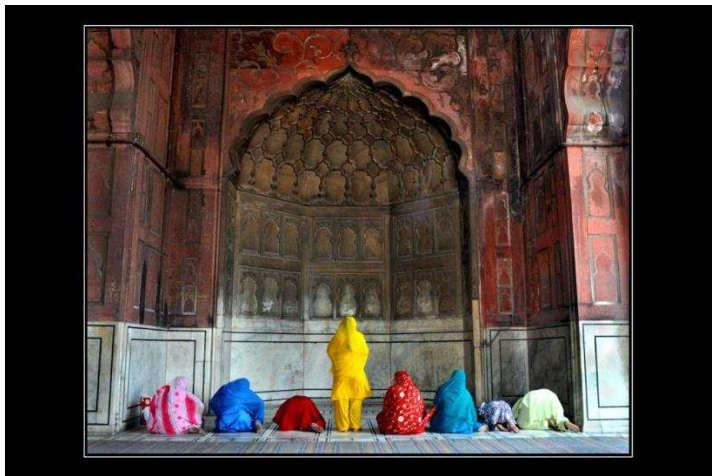

Country: India