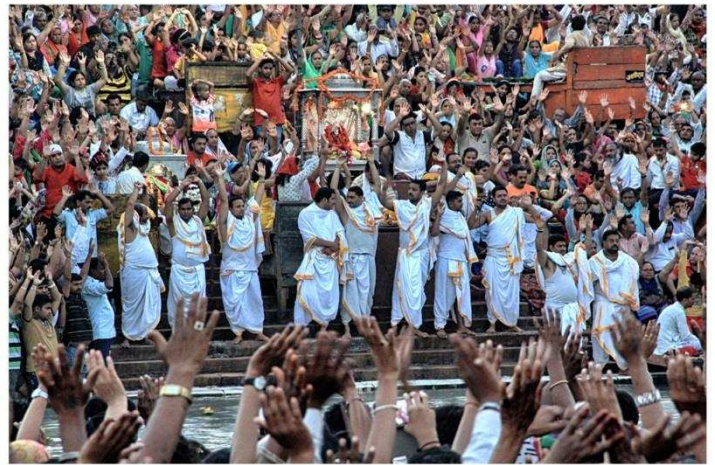

Please visit Mr. Subho Saha gallery and profile:

www.campinaexhibitions.net/distinctions-holders/artist/subho-saha