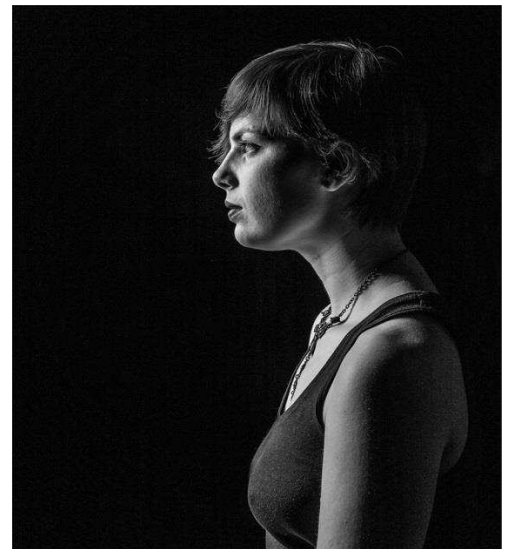

ARTIST - A.CPE

Bill Lateu, HON.CPE

Country: United Kingdom

Please visit Mr. Bill Lateu gallery and profile:

www.campinaexhibitions.net/distinctions-holders/artist/bill-lateu