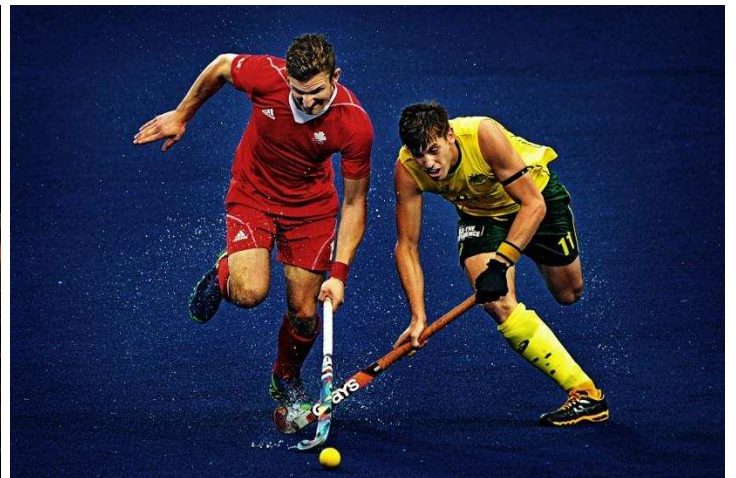

Please visit Mr. Foo Say Boon gallery and profile:

www.campinaexhibitions.net/distinctions-holders/master/foo-say-boon