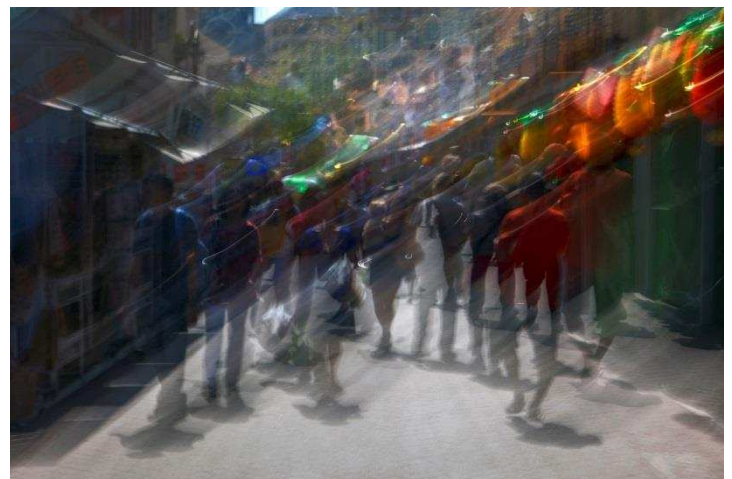

Country: Myanmar

Please visit Mr. Thigh Wanna gallery and profile:

www.campinaexhibitions.net/distinctions-holders/artist/thigh-wanna

ARTIST - A.CPE

GRAEME WATSON
EFIAP/d1, APSEM, MPSA2, ESAPS, SAPS

Country: Australia