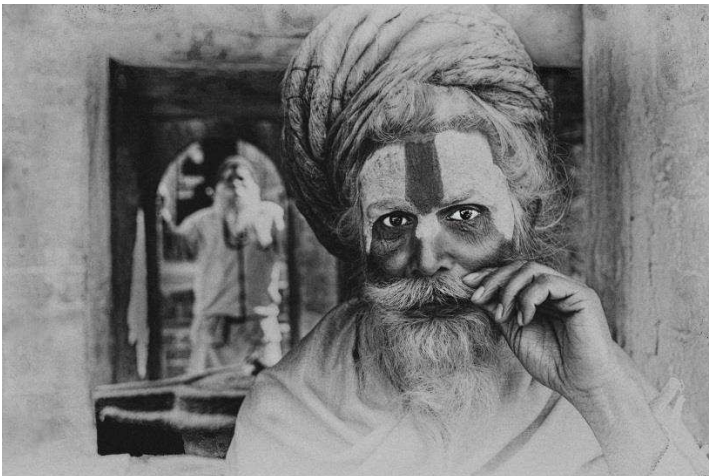

Please visit Mrs. Najla Angawi gallery and profile:

www.campinaexhibitions.net/distinctions-holders/artist/najla-angawi