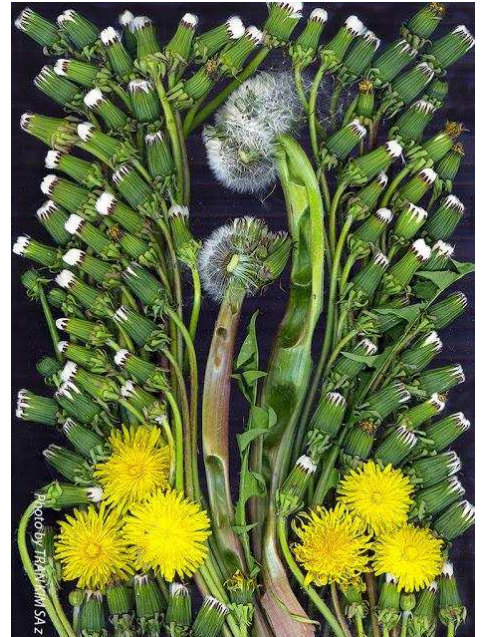

Please visit Mr. TONY LE KIM THUAN gallery and profile:

www.campinaexhibitions.net/distinctions-holders/artist/tony-le-kim-thuan

ARTIST - A.CPE

SA KIM TRAN

Country: USA

Please visit Mr. SA KIM TRAN gallery and profile: