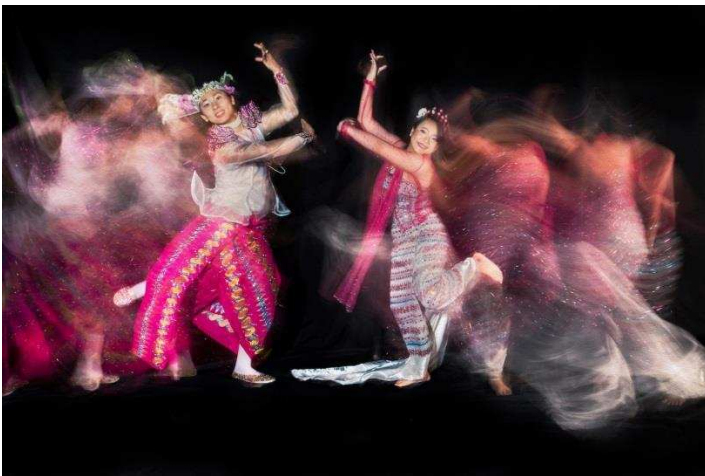

ARTIST - A.CPE

Khaing Sandar Tin

Country: Singapore

Please visit Mrs. Khaing Sandar Tin gallery and profile:

www.campinaexhibitions.net/distinctions-holders/artist/khaing-sandar-tin

ARTIST - A.CPE

TONY LE KIM THUAN, APSA, EFIAP, ESFIAP,
HonEFIAP, HonFICS, HonFPSBP, HonFPSNY,
HonFHIPS, HonFARGUS, HonFNAPSL,
HonFBSPA, HonAdNAP, HonEPII, HonEUSPA,
HonFSWAN, HonFPSG, HonFSPH,
HonPESGSPC, HonPSP, HonFJIPF
Country: USA