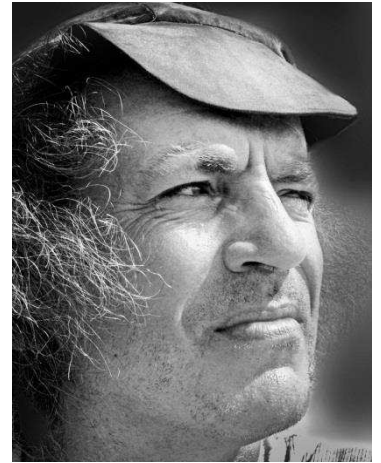

EXCELLENCE - E.CPE

Holger Goehler
AFIAP, EPSA

Country: Germany

Please visit Mr. Holger Goehler gallery and profile:

www.campinaexhibitions.net/distinctions-holders/excellence/holger-goehler