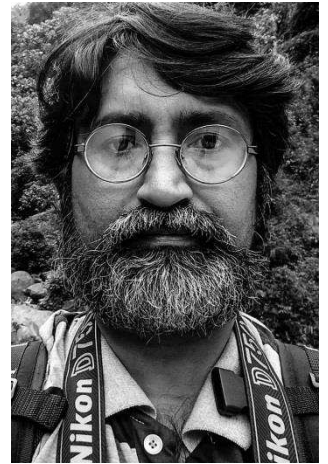

Please visit Mr. Subho Saha gallery and profile:

www.campinaexhibitions.net/distinctions-holders/artist/subho-saha