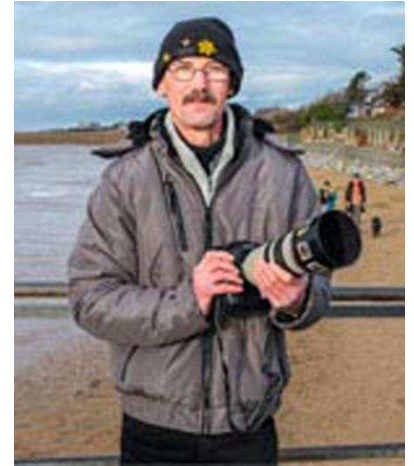

ARTIST - A.CPE

Ian Chantler

Country: England

Please visit Mr. Ian Chantler gallery and profile:

www.campinaexhibitions.net/distinctions-holders/artist/ian-chantler