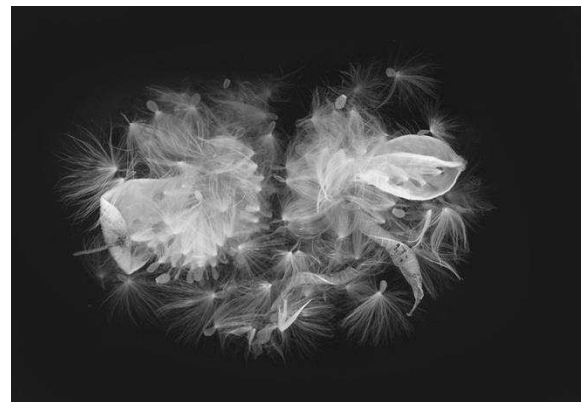

ARTIST - A.CPE

SA KIM TRAN

Country: USA

Please visit Mr. SA KIM TRAN gallery and profile:

www.campinaexhibitions.net/distinctions-holders/artist/sa-kim-tran