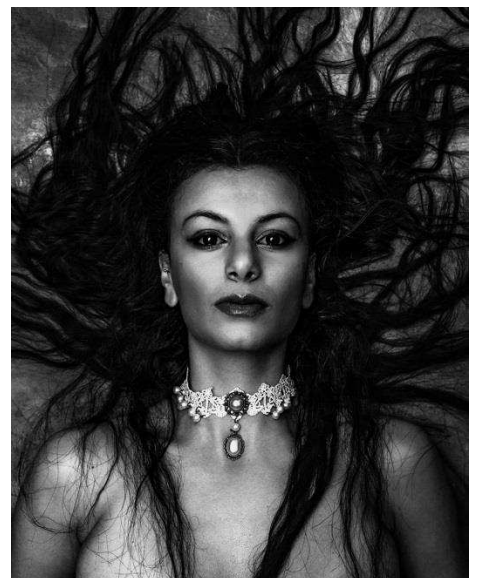

ARTIST - A.CPE

George Petrou

Country: Cyprus

Please visit Mr. George Petrou gallery and profile:

www.campinaexhibitions.net/distinctions-holders/artist/george-petrou